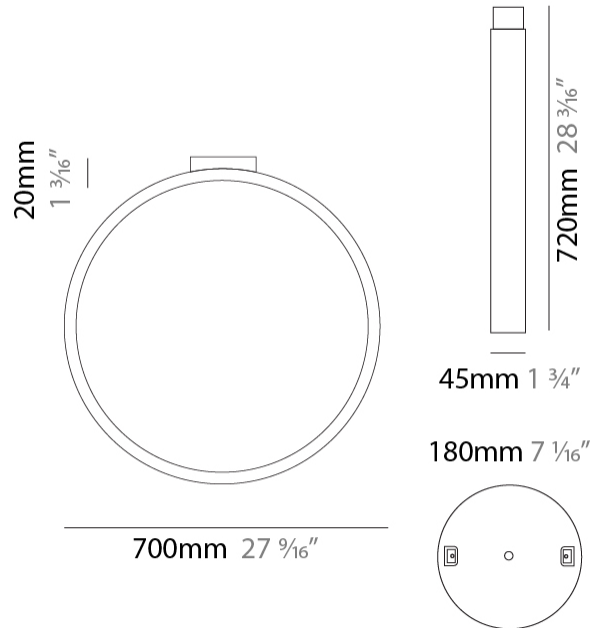

D32017-

base number _____
Finish _____
Options _____

1. To build a product code in our configurator select the specify button on the base model # product page
2. To build a manual product code on this datasheet choose from the options listed below in blue font and add the suffix to the base model #

GENERAL

Series: Assolo _____
Brand: Cini & Nils _____
Division: Design _____
Mounting Type: Surface _____
Mounting Location: Ceiling _____
Subcategory: Ambient _____

PHYSICAL

Shape: Round _____
Diameter (mm): 700 _____
Diameter (in): 27 ⁹/₁₆ _____
Width (mm): 45 _____
Width (in): 1 ³/₄ _____
Height (mm): 720 _____
Height (in): 28 ³/₈ _____
Light Distribution: Indirect _____
Weight (kg): 4.9 _____
Weight (lbs): 10.8 _____
Fixture Finish: WHI / BLK / MGD _____
Fixture Material: Aluminum _____

ELECTRICAL

Lamp Type: LED _____
Input Wattage (W): 27 _____
Total Output Wattage (W): 25 _____
Dimming: Tri-Mode (Non-Dimming and Phase Dimming (120Vac only) and 0-10V Dimming) _____
Driver Included: Yes _____
Driver Location: Integrated _____
Driver Type: Constant Current - Universal _____
Driver Class: Class 2 _____
Input Voltage (V): 120 - 277 _____
Constant Current (MA): 700 _____

LED

Color Temperature (°K): 2800 _____
Nominal Lumen (lm): 2900 _____
CRI: >90 CRI _____
Lamp Life (hrs): 50000 _____

OPTICAL

RATINGS AND CERTIFICATIONS

Certified By: Certified for North American Standards _____
IP rating: IP20 _____

J-Box cover plate included