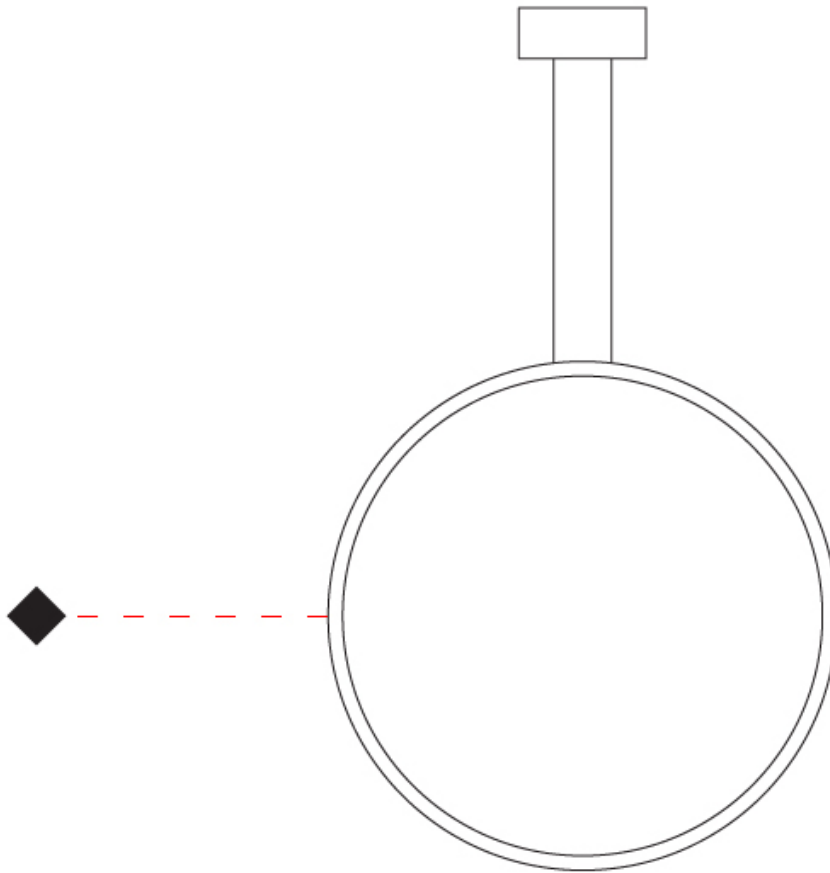

D31007-

PROJECT

TYPE

SPECIFIER

QUANTITY

DATE

D