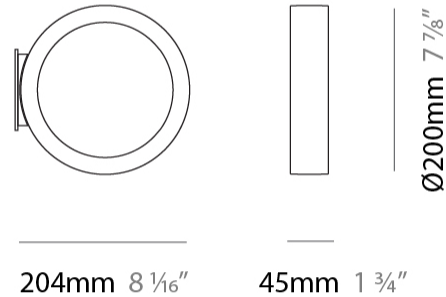

PROJECT
TYPE
SPECIFIER
QUANTITY
DATE

ASSOLO SURFACE

D32002-

base number   Finish
Options

1. To build a product code in our configurator select the specify button on the base model # product page
2. To build a manual product code on this datasheet choose from the options listed below in blue font and add the suffix to the base model #

GENERAL

Series: Assolo
Brand: Cini & Nils
Division: Design
Mounting Type: Surface
Mounting Location: Wall
Subcategory: Ambient

PHYSICAL

Shape: Round
Diameter (mm): 204
Diameter (in): 8 1/16
Width (mm): 45
Width (in): 1 3/4
Height (mm): 200
Height (in): 7 7/8
Light Distribution: Indirect
Weight (kg): 0.9
Weight (lbs): 1.98
Fixture Finish: WHI / BLK / MGD
Fixture Material: Aluminum

ELECTRICAL

Lamp Type: LED
Input Wattage (W): 15.76
Total Output Wattage (W): 13.7
Dimming: Tri-Mode (Non-Dimming and Phase Dimming (120Vac only) and 0-10V Dimming)
Driver Included: No
Driver Location: Remote
Driver Type: Constant Current - Universal
Driver Class: Class 2
Input Voltage (V): 120 - 277
Constant Current (MA): 350

LED

Number of LEDs: 1
Color Temperature (°K): 2800
Nominal Lumen (lm): 1300
CRI: >80 CRI
Lamp Life (hrs): 50000

OPTICAL

RATINGS AND CERTIFICATIONS

Certified By: Certified for North American Standards
IP rating: IP20