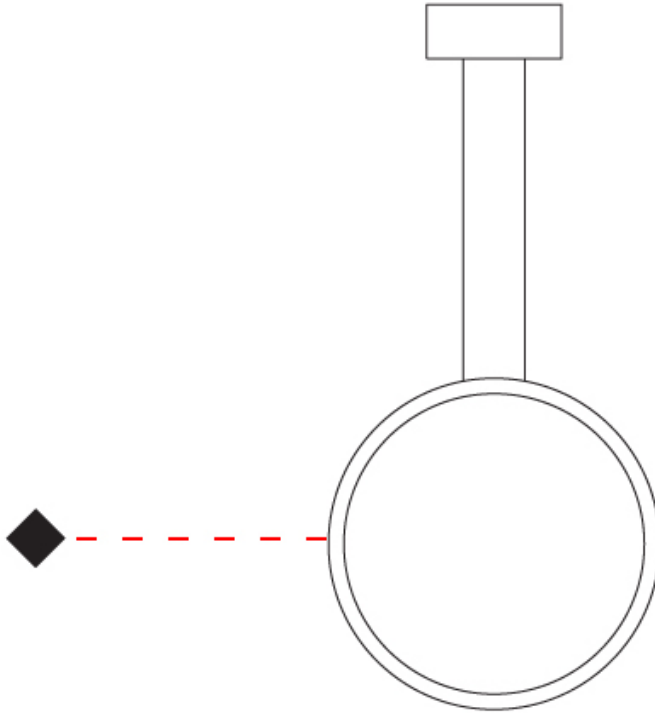

D31005-

PROJECT

TYPE

SPECIFIER

QUANTITY

DATE