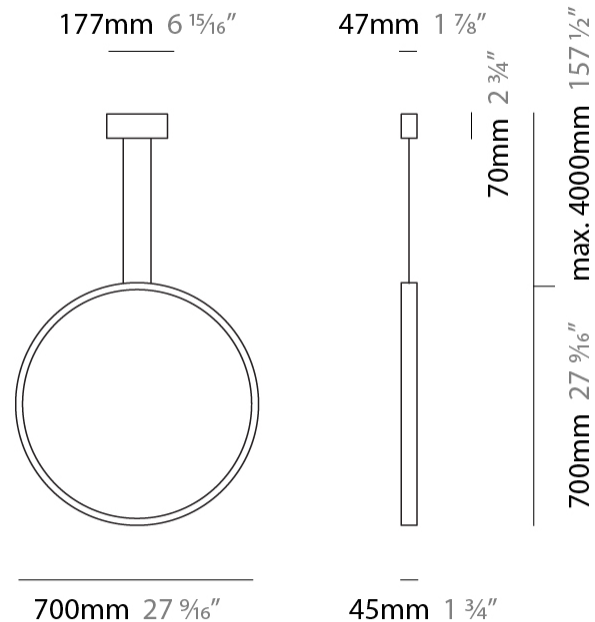

ASSOLO SUSPENSION

D31007-

base number _____
Finish _____
Options _____

1. To build a product code in our configurator select the specify button on the base model # product page
2. To build a manual product code on this datasheet choose from the options listed below in blue font and add the suffix to the base model #

GENERAL

Series: Assolo
Brand: Cini & Nils
Division: Design
Mounting Type: Suspension
Mounting Location: Ceiling
Subcategory: Ambient

PHYSICAL

Shape: Round
Diameter (mm): 700
Diameter (in): 27 ⁹/₁₆"
Width (mm): 45
Width (in): 1 ³/₄"
Height (mm): 700
Height (in): 27 ⁹/₁₆"
Max. Overall Height (mm): 4700
Max. Overall Height (in): 185 ¹/₁₆"
Light Distribution: Indirect
Weight (kg): 5.4
Weight (lbs): 11.9
Fixture Finish: WHI / BLK / MGD
Fixture Material: Aluminum

ELECTRICAL

Lamp Type: LED
Input Wattage (W): 27
Total Output Wattage (W): 25
Dimming: Tri-Mode (Non-Dimming and Phase Dimming (120Vac only) and 0-10V Dimming)
Driver Included: Yes
Driver Location: Integrated
Driver Type: Constant Current - Universal
Driver Class: Class 2
Input Voltage (V): 120 - 277
Constant Current (MA): 700

LED

Number of LEDs: 1
Color Temperature (°K): 2800
Nominal Lumen (lm): 2900
CRI: >90 CRI
Lamp Life (hrs): 50000

OPTICAL

RATINGS AND CERTIFICATIONS

Certified By: Certified for North American Standards
IP rating: IP20